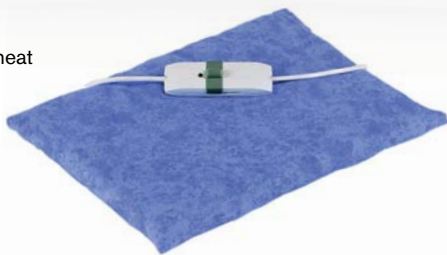

BoSo Heat Pads

A range of high quality heat pads ideal for localized heating, available in a range of sizes.

BoSoTherm 1200 30x40cm heat pad. 3 heat settings. 100w. Removable washable cover	£53.00
BoSoTherm 1400 33x44cm heat pad. 3 heat settings. 100w. Completely washable	£69.00
BoSoTherm 1500 30x40cm heat pad with timer control. 50w	£53.00